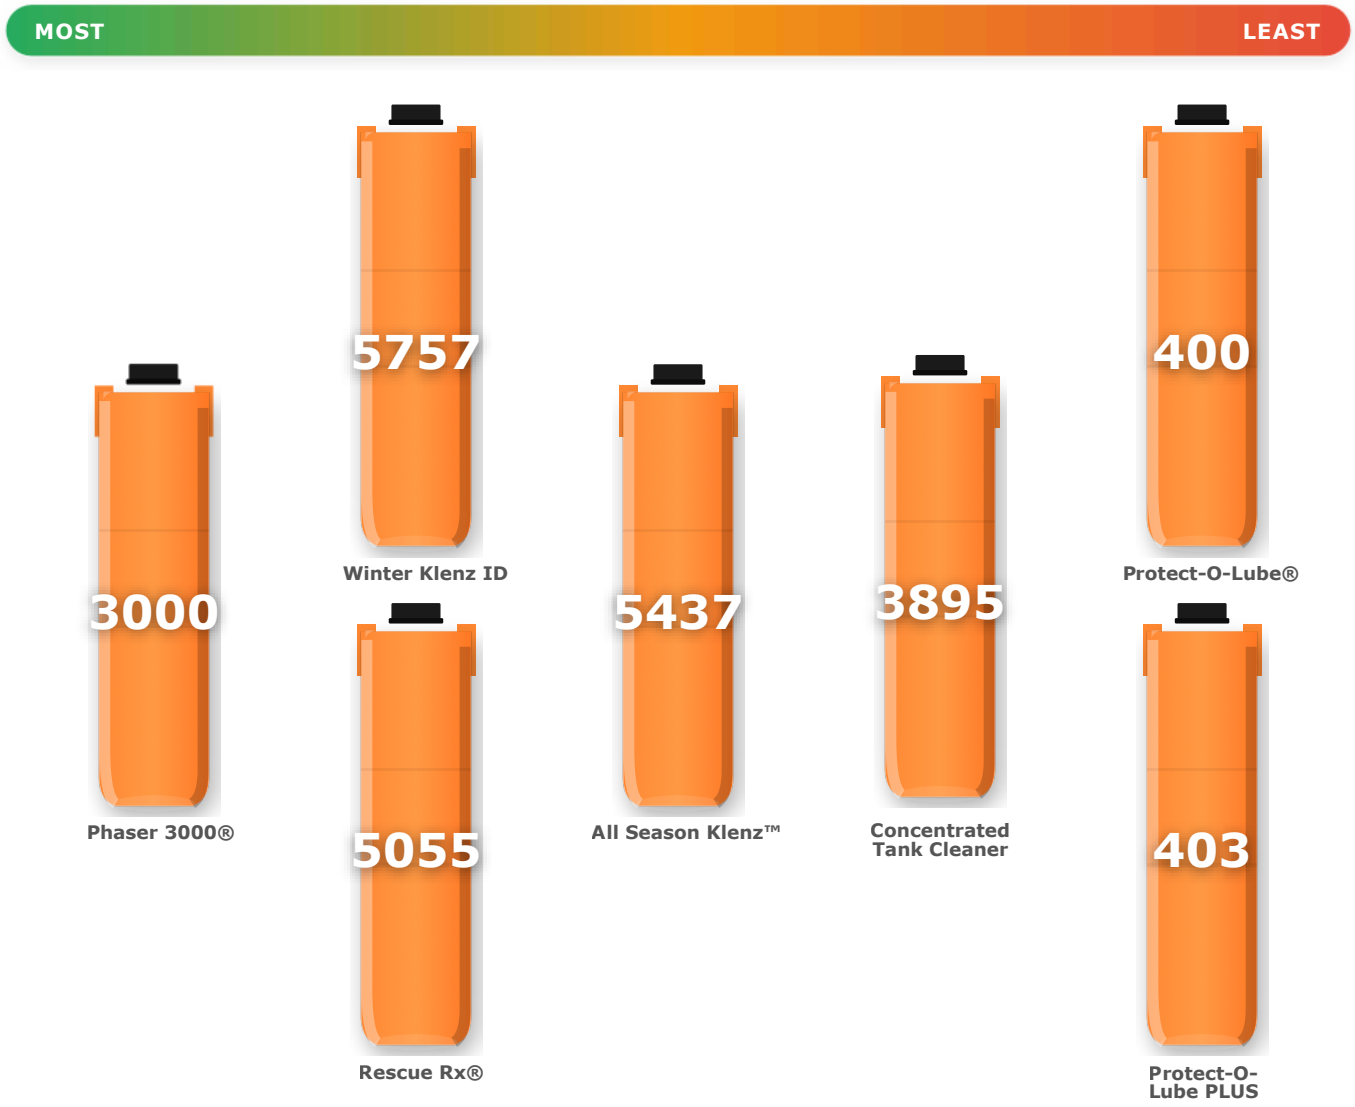

Primrose Fuel Additive's Water Dispersion Capability

Water Dispersion Capability

Fuel Water Re-Adsorption Capability

Oxygenated Gasoline

E15

E10

Diesel